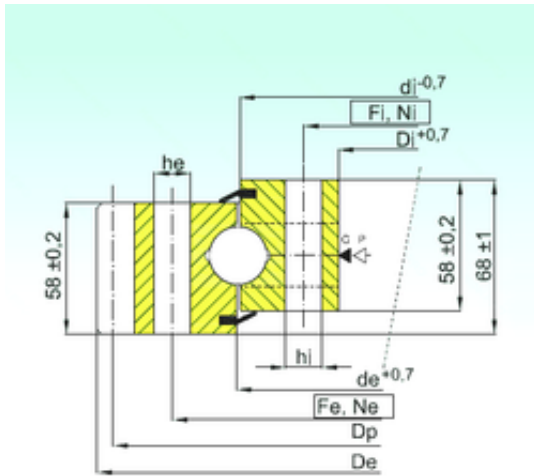

## ISB EB1.25.1644.400-1SPPN thrust ball bearings

Bearing No. EB1.25.1644.400-1SPPN

EB1.25.1644.400-1SPPN Bearing 2D drawings and 3D CAD models

Size	1536x1791x68 mm
Bore Diameter	1536 mm
Outer Diameter	1791 mm
Width	68 mm
d	1536 mm
D	1791 mm
H	68 mm
de	1646 mm
Z	176 mm
m	10 mm
di	54 mm
di	54 mm
Di	1536 mm
Dp	1760 mm
De	1708 mm
Dci	54 mm
dce	1580 mm
he	22 mm
hi	22 mm