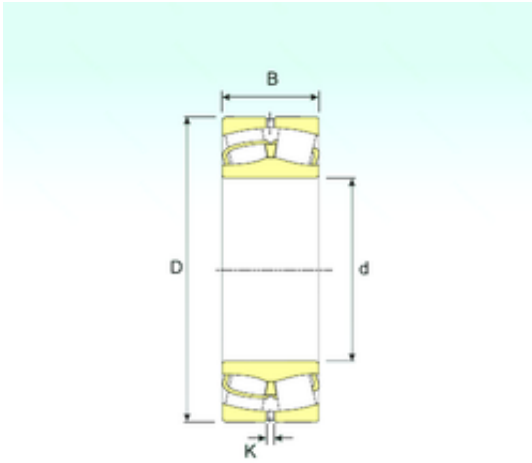

MANUFACTURING MEXICO,S.A.DE C.V.

230/950 Bearing 2D drawings and 3D CAD models

950 mm x 1360 mm x 300 mm ISB 230/950
spherical roller bearings

Bearing No. 230/950

Size	950x1360x300 mm
Bore Diameter	950 mm
Outer Diameter	1360 mm
Width	300 mm
d	950 mm
D	1360 mm
B	300 mm
C	300 mm
K	12 mm
Weight	1450 Kg
Basic dynamic load rating (C)	11760 kN
Basic static load rating (C0)	27930 kN
(Grease) Lubrication Speed	290,7 r/min