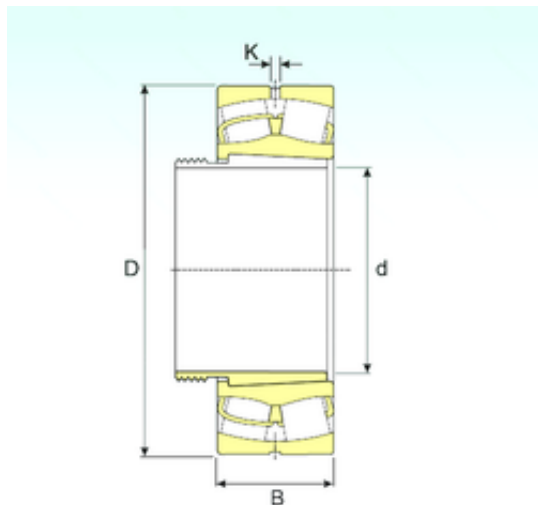

MANUFACTURING MEXICO,S.A.DE C.V.

300 mm x 480 mm x 160 mm ISB 24064
EK30W33+AOH24064 spherical roller bearings

Bearing No. 24064 EK30W33+AOH24064

Size	300x480x160 mm
Bore Diameter	300 mm
Outer Diameter	480 mm
Width	160 mm
d	300 mm
D	480 mm
B	160 mm
C	160 mm
K	7,5 mm
Weight	115 Kg
Basic dynamic load rating (C)	2793 kN
Basic static load rating (C0)	4998 kN
(Grease) Lubrication Speed	918 r/min

24064 EK30W33+AOH24064 Bearing 2D drawings and 3D CAD models