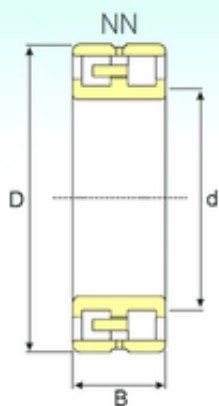

## MANUFACTURING MEXICO,S.A.DE C.V.

300 mm x 460 mm x 118 mm ISB NN 3060  
SPW33 cylindrical roller bearings

Bearing No. NN 3060 SPW33

Size	300x460x118 mm
Bore Diameter	300 mm
Outer Diameter	460 mm
Width	118 mm
d	300 mm
D	460 mm
B	118 mm
C	118 mm
Weight	66,5 Kg
Basic dynamic load rating (C)	1225 kN
Basic static load rating (C0)	2352 kN
(Grease) Lubrication Speed	1649 r/min

NN 3060 SPW33 Bearing 2D drawings and 3D CAD models