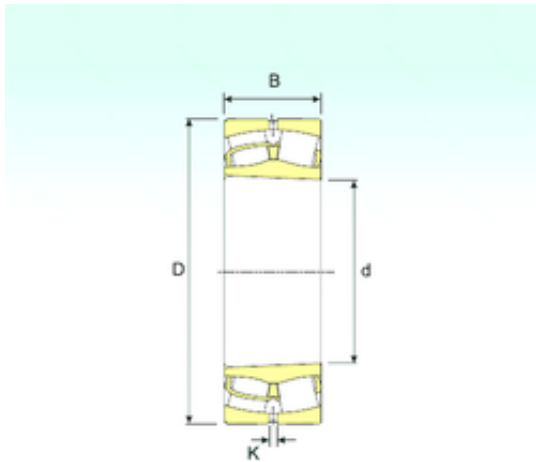

MANUFACTURING MEXICO,S.A.DE C.V.

23230 K Bearing 2D drawings and 3D CAD models

150 mm x 270 mm x 96 mm ISB 23230 K
spherical roller bearings

Bearing No. 23230 K

Size	150x270x96 mm
Bore Diameter	150 mm
Outer Diameter	270 mm
Width	96 mm
d	150 mm
D	270 mm
B	96 mm
C	96 mm
K	6 mm
Weight	24,5 Kg
Basic dynamic load rating (C)	1058 kN
Basic static load rating (C0)	1431 kN
(Grease) Lubrication Speed	1683 r/min