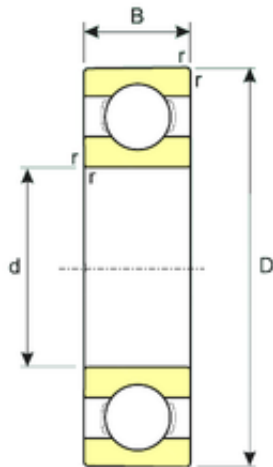

## MANUFACTURING MEXICO,S.A.DE C.V.

800 mm x 980 mm x 57 mm ISB 608/800 deep groove ball bearings

Bearing No. 608/800

Size	800x980x57 mm
Bore Diameter	800 mm
Outer Diameter	980 mm
Width	57 mm
d	800 mm
D	980 mm
B	57 mm
C	57 mm
Weight	100 Kg
Basic dynamic load rating (C)	390 kN
Basic static load rating (C0)	990 kN
(Grease) Lubrication Speed	430 r/min

608/800 Bearing 2D drawings and 3D CAD models