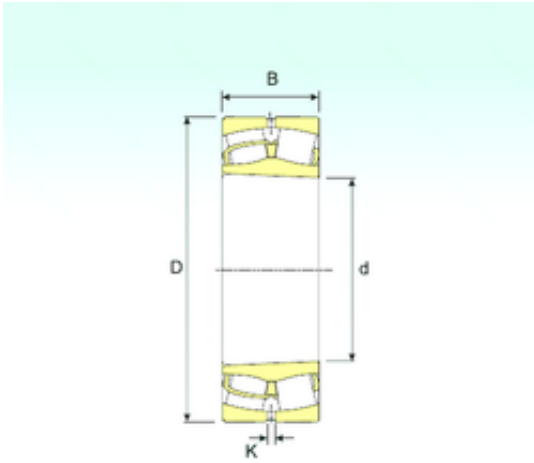

## MANUFACTURING MEXICO,S.A.DE C.V.

140 mm x 300 mm x 102 mm ISB 22328 KVA  
spherical roller bearings

Bearing No. 22328 KVA

Size	140x300x102 mm
Bore Diameter	140 mm
Outer Diameter	300 mm
Width	102 mm
d	140 mm
D	300 mm
B	102 mm
C	102 mm
K	9 mm
Weight	36,5 Kg
Basic dynamic load rating (C)	1264 kN
Basic static load rating (C0)	1529 kN
(Grease) Lubrication Speed	1683 r/min

22328 KVA Bearing 2D drawings and 3D CAD models