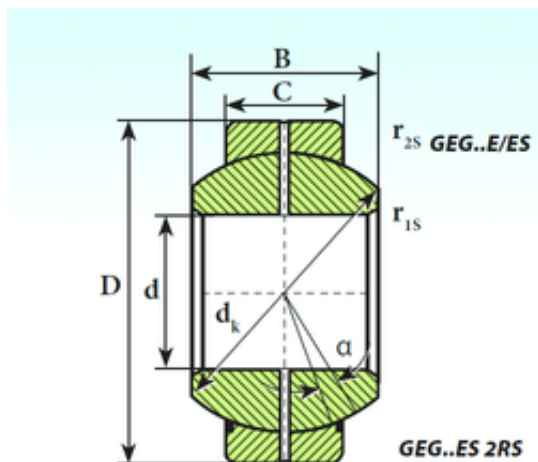

MANUFACTURING MEXICO,S.A.DE C.V.

70 mm x 120 mm x 70 mm ISB GEG 70 ES 2RS
plain bearings

Bearing No. GEG 70 ES 2RS

Size	70x120x70 mm
Bore Diameter	70 mm
Outer Diameter	120 mm
Width	70 mm
d	70 mm
D	120 mm
B	70 mm
C	45 mm
dk	105 mm
r1 min.	1 mm
r2 min.	1 mm
Angle	16 °
Weight	2,9 Kg
Basic dynamic load rating (C)	400 kN

GEG 70 ES 2RS Bearing 2D drawings and 3D CAD models