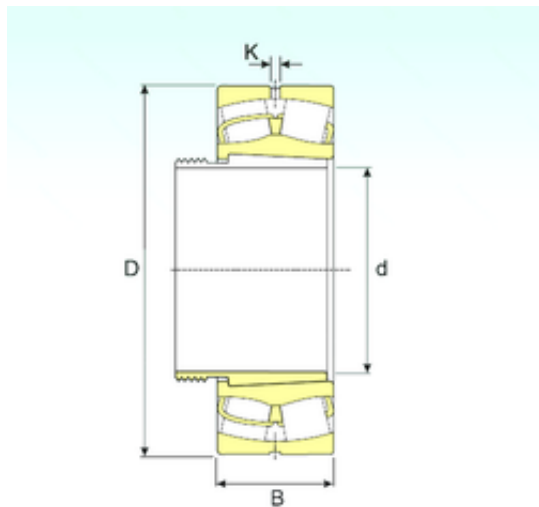

MANUFACTURING MEXICO,S.A.DE C.V.

85 mm x 160 mm x 52,4 mm ISB 23218
EKW33+AHX3218 spherical roller bearings

Bearing No. 23218 EKW33+AHX3218

Size	85x160x52.4 mm
Bore Diameter	85 mm
Outer Diameter	160 mm
Width	52,4 mm
d	85 mm
D	160 mm
B	52,4 mm
C	52,4 mm
K	3 mm
Weight	5 Kg
Basic dynamic load rating (C)	348 kN
Basic static load rating (C0)	431 kN
(Grease) Lubrication Speed	2907 r/min

23218 EKW33+AHX3218 Bearing 2D drawings and 3D CAD models