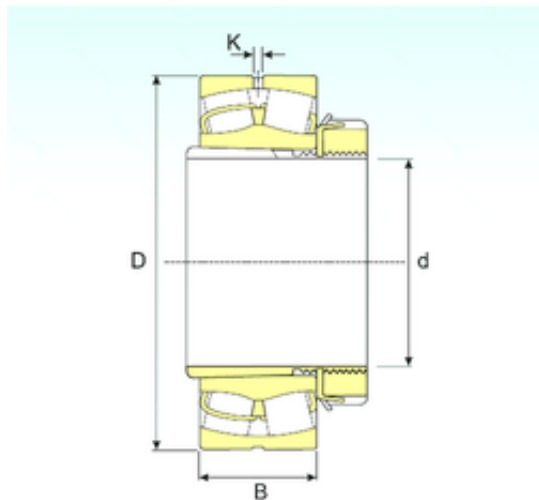

MANUFACTURING MEXICO,S.A.DE C.V.

710 mm x 1090 mm x 250 mm ISB 230/750
EKW33+OH30/750 spherical roller bearings

Bearing No. 230/750 EKW33+OH30/750

Size	710x1090x250 mm
Bore Diameter	710 mm
Outer Diameter	1090 mm
Width	250 mm
d	710 mm
D	1090 mm
B	250 mm
B1	356 mm
C	250 mm
K	12 mm
Weight	990 Kg
Basic dynamic load rating (C)	9457 kN
Basic static load rating (C0)	18228 kN
(Grease) Lubrication Speed	381,6 r/min

230/750 EKW33+OH30/750 Bearing 2D drawings and 3D CAD models