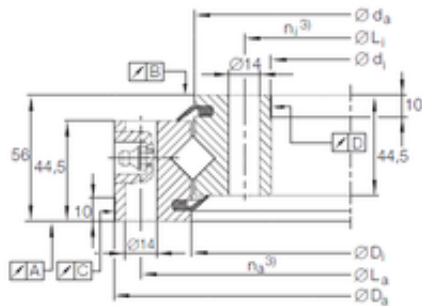

## INA XSU 14 0844 thrust roller bearings

Bearing No. XSU 14 0844

Bore Diameter	774 mm
Outer Diameter	914 mm
d	774 mm
D	914 mm
Da	914 mm
di	774 mm
Di	845 mm
da	843 mm
La	890 mm
na	40 mm
ni	40 mm
Li	798 mm
Weight	60 Kg
Dynamic load rating radial (C)	215 kN
Dynamic load rating axial (C)	340 kN
Static load rating radial (C0)	510 kN

XSU 14 0844 Bearing 2D drawings and 3D CAD models