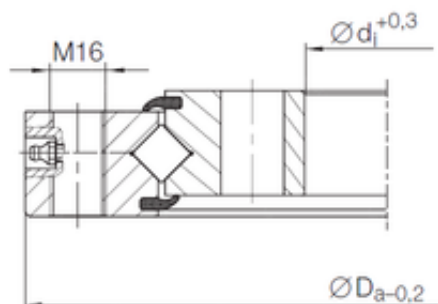

MANUFACTURING MEXICO,S.A.DE C.V.

INA XU 12 0222 thrust roller bearings

Bearing No. XU 12 0222

Bore Diameter	140 mm
Outer Diameter	300 mm
d	140 mm
D	300 mm
Da	300 mm
h	30 mm
H	36 mm
di	140 mm
Di	224 mm
da	220 mm
La	270 mm
na	12 mm
ni	12 mm
Li	170 mm
ds	18 mm
Weight	12 Kg
Dynamic load rating radial (C)	85 kN
Dynamic load rating axial (C)	133 kN
Static load rating radial (C0)	131 kN

XU 12 0222 Bearing 2D drawings and 3D CAD models