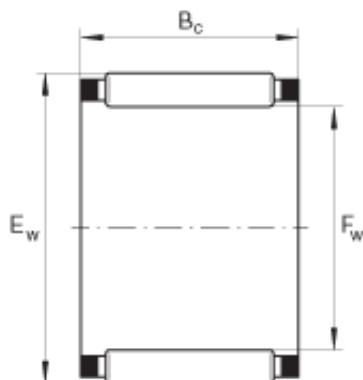

MANUFACTURING MEXICO,S.A.DE C.V.

INA C162116 needle roller bearings

Bearing No. C162116

Size	25.4x33.338x25.4 mm
Bore Diameter	25,4 mm
Outer Diameter	33,338 mm
Width	25,4 mm
F _w	1 inch
F _w	25,4 mm
E _w	1,313 inch
E _w	33,338 mm
B _c	1 inch
B _c	25,4 mm
m	0,096 lbs / Weight
m	43,5 g / Weight
C _r	8200 lbf / Dynamic load rating (radial)
C _r	36500 N / Dynamic load rating (radial)
C _{0r}	11900 lbf / Static load rating (radial)
C _{0r}	53000 N / Static load rating (radial)
n _G	16700 1/min / Limiting speed
Category	Bearings
Inventory	0.0
Manufacturer Name	SCHAEFFLER GROUP
Minimum Buy Quantity	N/A
Weight / Kilogram	0.043

C162116 Bearing 2D drawings and 3D CAD models

MANUFACTURING MEXICO,S.A.DE C.V.

Product Group	
---------------	--

	B04144
--	--------