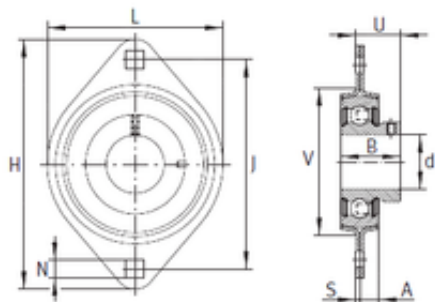

MANUFACTURING MEXICO,S.A.DE C.V.

INA RATY15 bearing units

Bearing No. RATY15

Bore Diameter	15 mm
d	15 mm
V	48 mm
U	18 mm
A	7 mm
B	22 mm
H	81 mm
J	63,5 mm
L	58,7 mm
N	7,1 mm
S	2 mm
Category	Bearings
Inventory	0.0
Manufacturer Name	SCHAEFFLER GROUP
Minimum Buy Quantity	N/A
Weight / Kilogram	0.137
Product Group	M06110

RATY15 Bearing 2D drawings and 3D CAD models