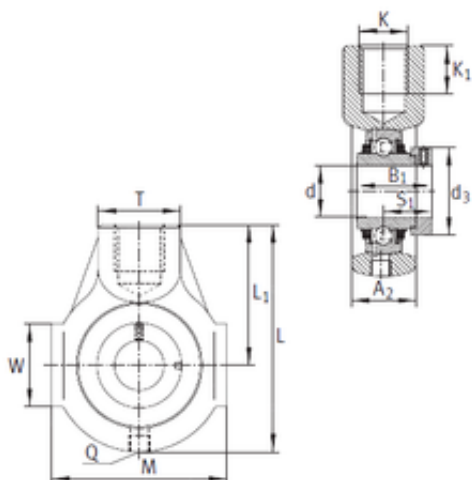

MANUFACTURING MEXICO,S.A.DE C.V.

INA THE25 bearing units

Bearing No. THE25

Bore Diameter	25 mm
d	25 mm
S1	27 mm
K1	22 mm
Thread (Q)	Rp1/8
Thread (K)	M20
d3	37,5 mm
B1	44,5 mm
L	99 mm
L1	64 mm
M	70 mm
T	35 mm
W	38 mm
A2	28 mm
Weight	0,75 Kg
Basic dynamic load rating (C)	14 kN
Category	Bearings
Inventory	0.0
Manufacturer Name	SCHAEFFLER GROUP
Minimum Buy Quantity	N/A
Weight / Kilogram	0.898
Product Group	M06110

THE25 Bearing 2D drawings and 3D CAD models