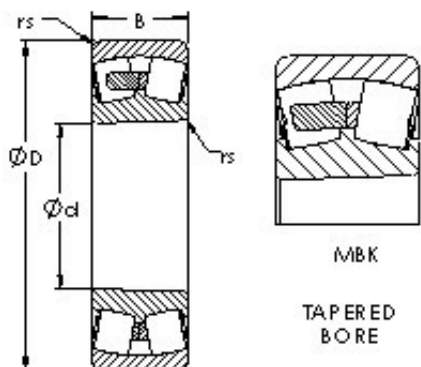

MANUFACTURING MEXICO,S.A.DE C.V.

AST 24134MBK30 spherical roller bearings

Bearing No. 24134MBK30

Size	170x280x109 mm
Bore Diameter	170 mm
Outer Diameter	280 mm
Width	109 mm
Bearing Type	tapered bore
Bore Dia (d)	170.0000
Outer Dia (D)	280.0000
Width (B)	109.0000
Radius (min) (rs)	2.100
Dynamic Load Rating (Cr)	1,029,000
Static Load Rating (Cor)	1,672,000
Max Speed (Grease) (X000 RPM)	1
Max Speed (Oil) (X000 RPM)	1
Weight (g)	28,010.00
CAD Notice	Please contact AST Bearings to request a CAD Model for this part number.
Material	52100 Chrome steel, or equivalent

24134MBK30 Bearing 2D drawings and 3D CAD models