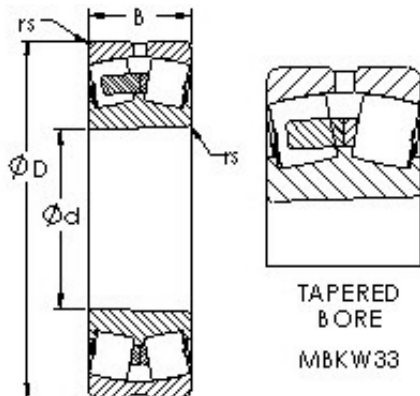

## AST 24128MBK30W33 spherical roller bearings

Bearing No. 24128MBK30W33

Size	140x225x85 mm
Bore Diameter	140 mm
Outer Diameter	225 mm
Width	85 mm
Bearing Type	tapered bore, lube groove & holes
Bore Dia (d)	140.0000
Outer Dia (D)	225.0000
Width (B)	85.0000
Radius (min) (rs)	2.100
Dynamic Load Rating (Cr)	740,000
Static Load Rating (Cor)	1,280,000
Max Speed (Grease) (X000 RPM)	1
Max Speed (Oil) (X000 RPM)	1
Weight (g)	13,190.00
Material	52100 Chrome steel, or equivalent

24128MBK30W33 Bearing 2D drawings and 3D CAD models